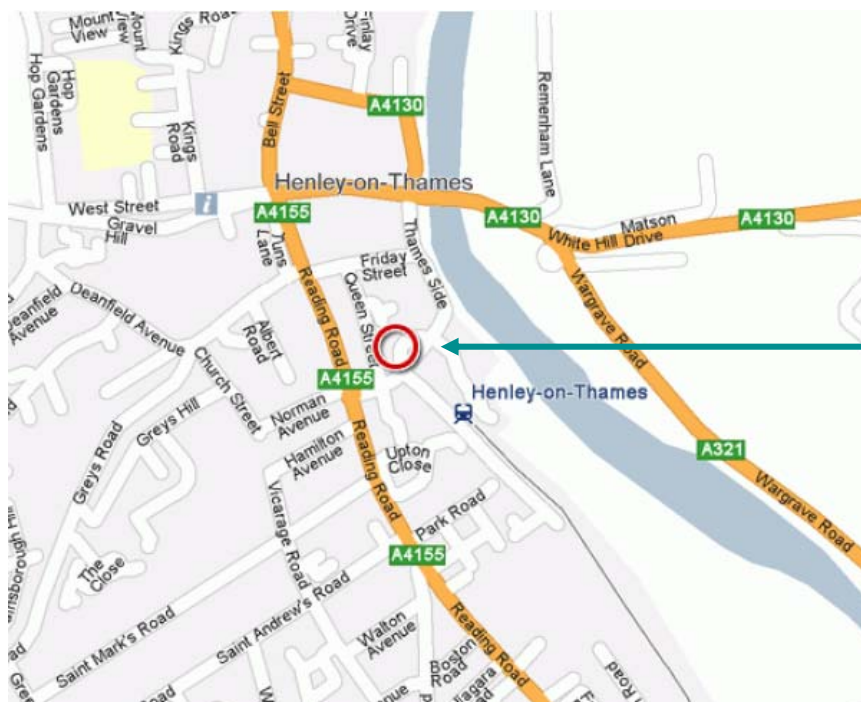

How to get to Crelos

Crelos Ltd
Chiltern House
45 Station Road
Henley on Thames
Oxfordshire, RG9 1AT
Telephone (UK): +44 (0) 1491 845 594
Fax: +44 (0) 1491 411 263

Directions from M4 (London or Westbound)

Leave the M4 at junction 8/9 heading for Henley-On-Thames. Join the A404 dual carriageway for 2.5 miles. Turn off at the 2nd junction, (sign posted for Henley on Thames) go up the slip road and turn left. Follow this road to the first roundabout and go straight across. You stay on this road for 7 miles into Henley town.

Directions from M40

Leave the M40 at junction 4 heading for Marlow and M4. Join the A404 dual carriageway for 3 miles. Continue straight on at the roundabout and turn off at the 1st junction, (sign posted for Henley on Thames). Follow this road to the first roundabout and go straight across. You stay on this road for 7 miles into Henley town.

Go straight over the bridge and immediately turn left at the traffic lights. Keeping the river on your left bear left then follow the road as it bends to the right. This is Station Road. Go past a small grass area on your right, then turn immediately right in to the slip road.

By Train

Trains leave London hourly. For all trains (apart from early morning or early evening) change at Twyford. Turn right out of Henley Railway Station proceed to the end of the road. You are now in Station Road. Chiltern House is on the opposite side of the road, slightly to your left.

Map of Henley

Crelos' offices